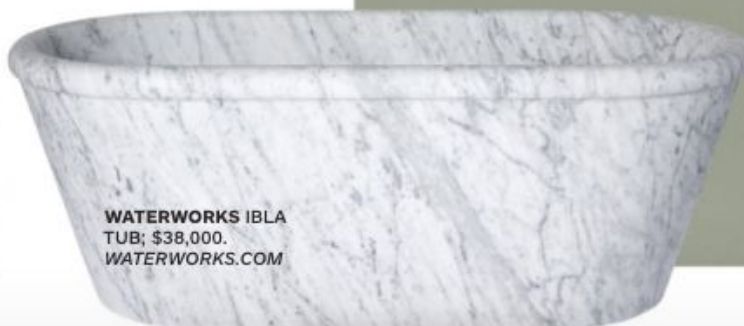

WATERWORKS IBLA TUB; $38,000. WATERWORKS.COM

INTERIOR: DOUGLAS FRIEDMAN. ALL PRODUCTS COURTESY OF THE COMPANIES.