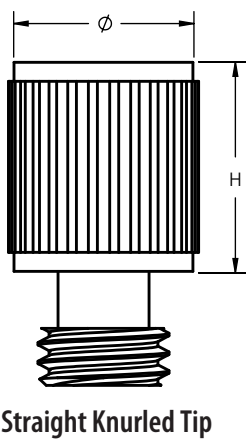

Product Code	Diameter	Height (H)
97253	.430	.550
97254		
97255	.470	.550
97256	.500	.550
97257		

Product Code	Diameter	Height (H)
97263	.430	.550
97264		
97265	.470	.550
97266	.500	.550
97267		

Product Code	Diameter	Height (H)
97273	.430	.550
97274		
97275	.470	.550
97276	.500	.550
97277		

Threading is the same for all solid brass hinge tips.