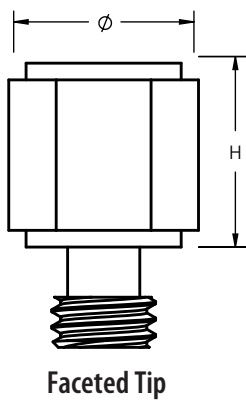

Product Code	Diameter	Height (H)
97253	.430	.550
97254		
97255	.470	.550
97256	.500	.550
97257		

Product Code	Diameter	Height (H)
97263	.430	.550
97264		
97265	.470	.550
97266	.500	.550
97267		

Product Code	Diameter	Height (H)
97273	.430	.550
97274		
97275	.470	.550
97276	.500	.550
97277		

Threading is the same for all solid brass hinge tips.