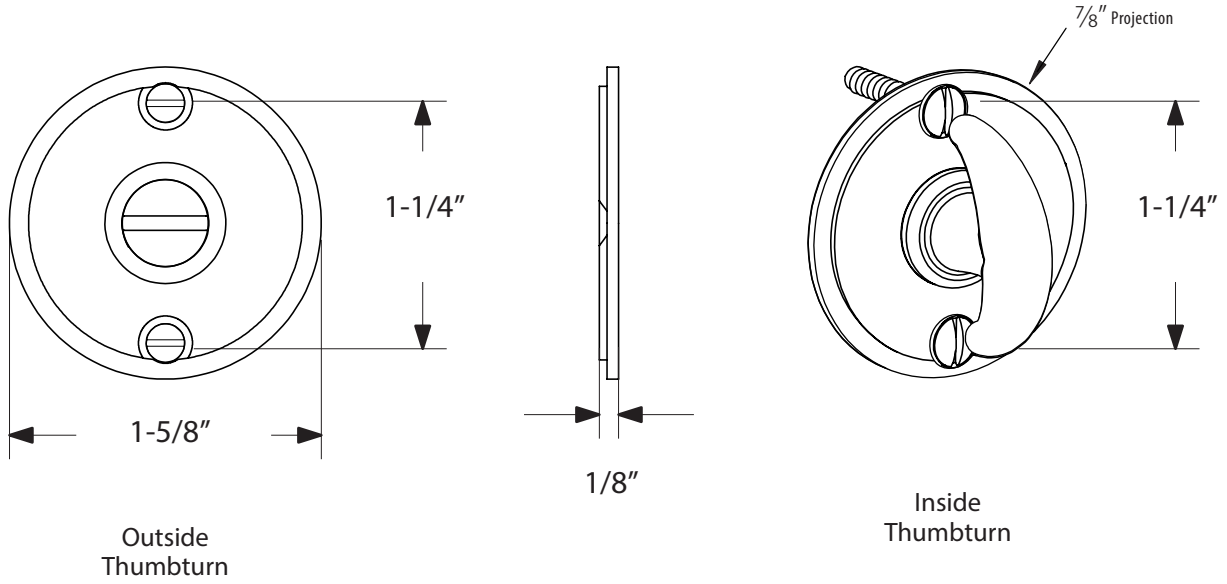

MODERN THUMBTURN PRIVACY BOLT	
Use with any Modern Brass passage set	Product Code 818TP

CLASSIC THUMBTURN PRIVACY BOLT	Product Code
Use with any Classic Brass or Designer Brass passage set	828TP