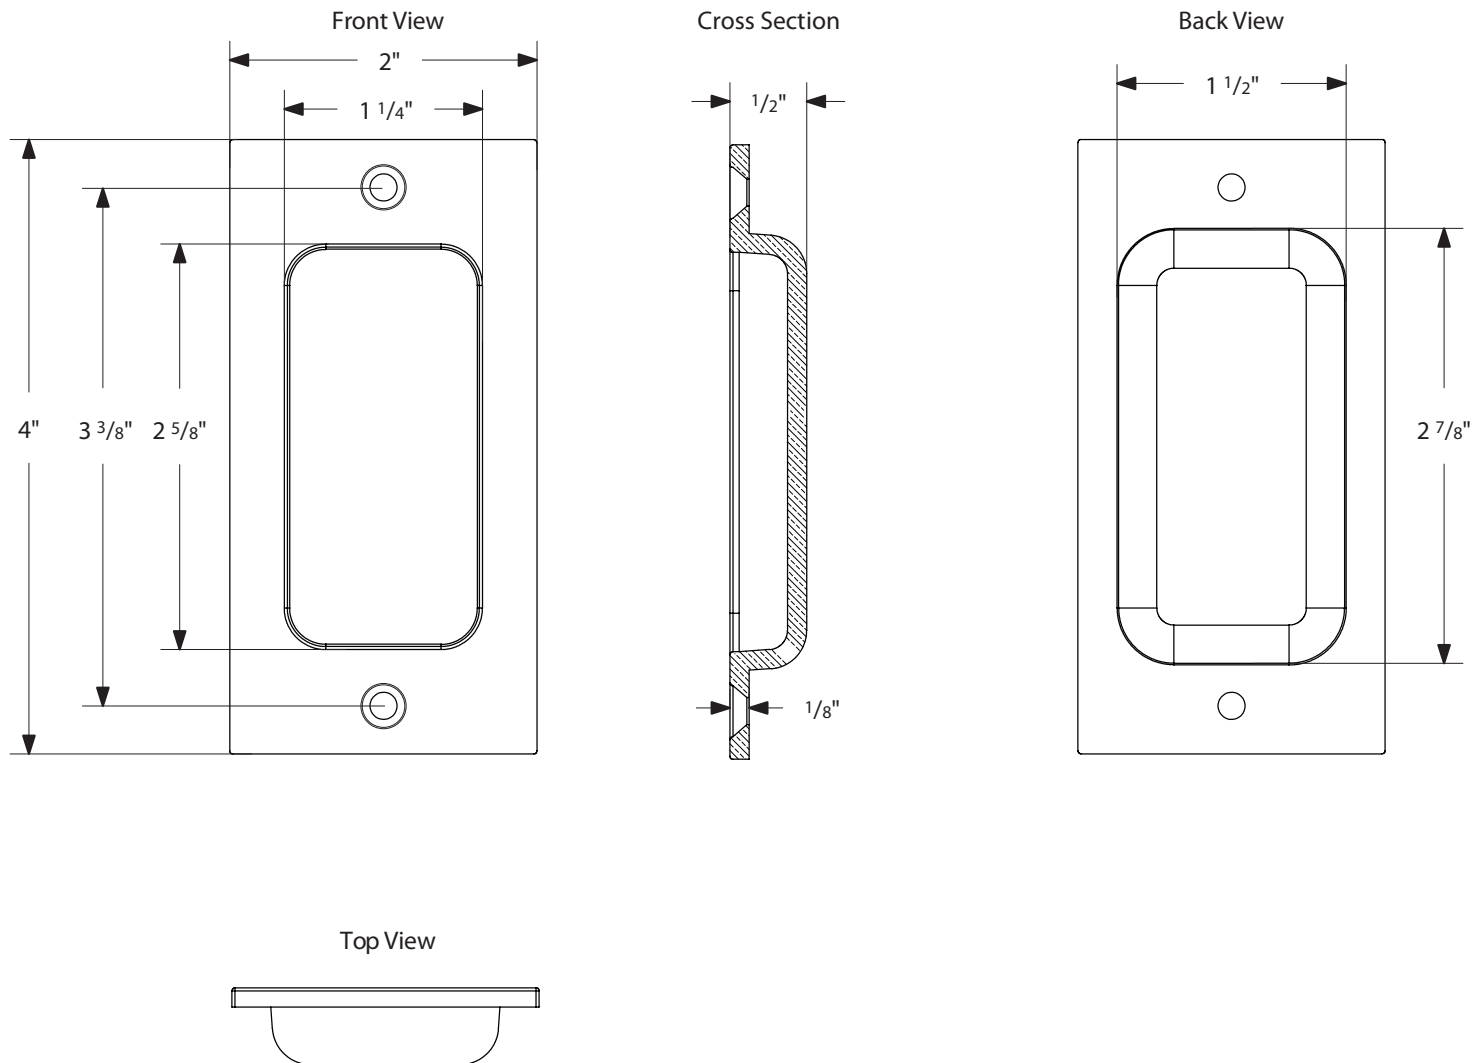

Sandcast Bronze Rustic Modern Rectangular Flush Pull - 4"

*Note: For general info only. Not drawn to scale. Do not use as a drilling template.

Sandcast Bronze Rustic Modern Rectangular Flush Pull - 6"

EMTEK®

*Note: For general info only. Not drawn to scale. Do not use as a drilling template.

220406

Rev. 06-24-2019

Sandcast Bronze Rustic Modern Rectangular Flush Pull - 8"

EMTEK®

*Note: For general info only. Not drawn to scale. Do not use as a drilling template.

220408

Rev. 06-24-2019

Sandcast Bronze Rustic Modern Rectangular Flush Pull - 10"

*Note: For general info only. Not drawn to scale. Do not use as a drilling template.