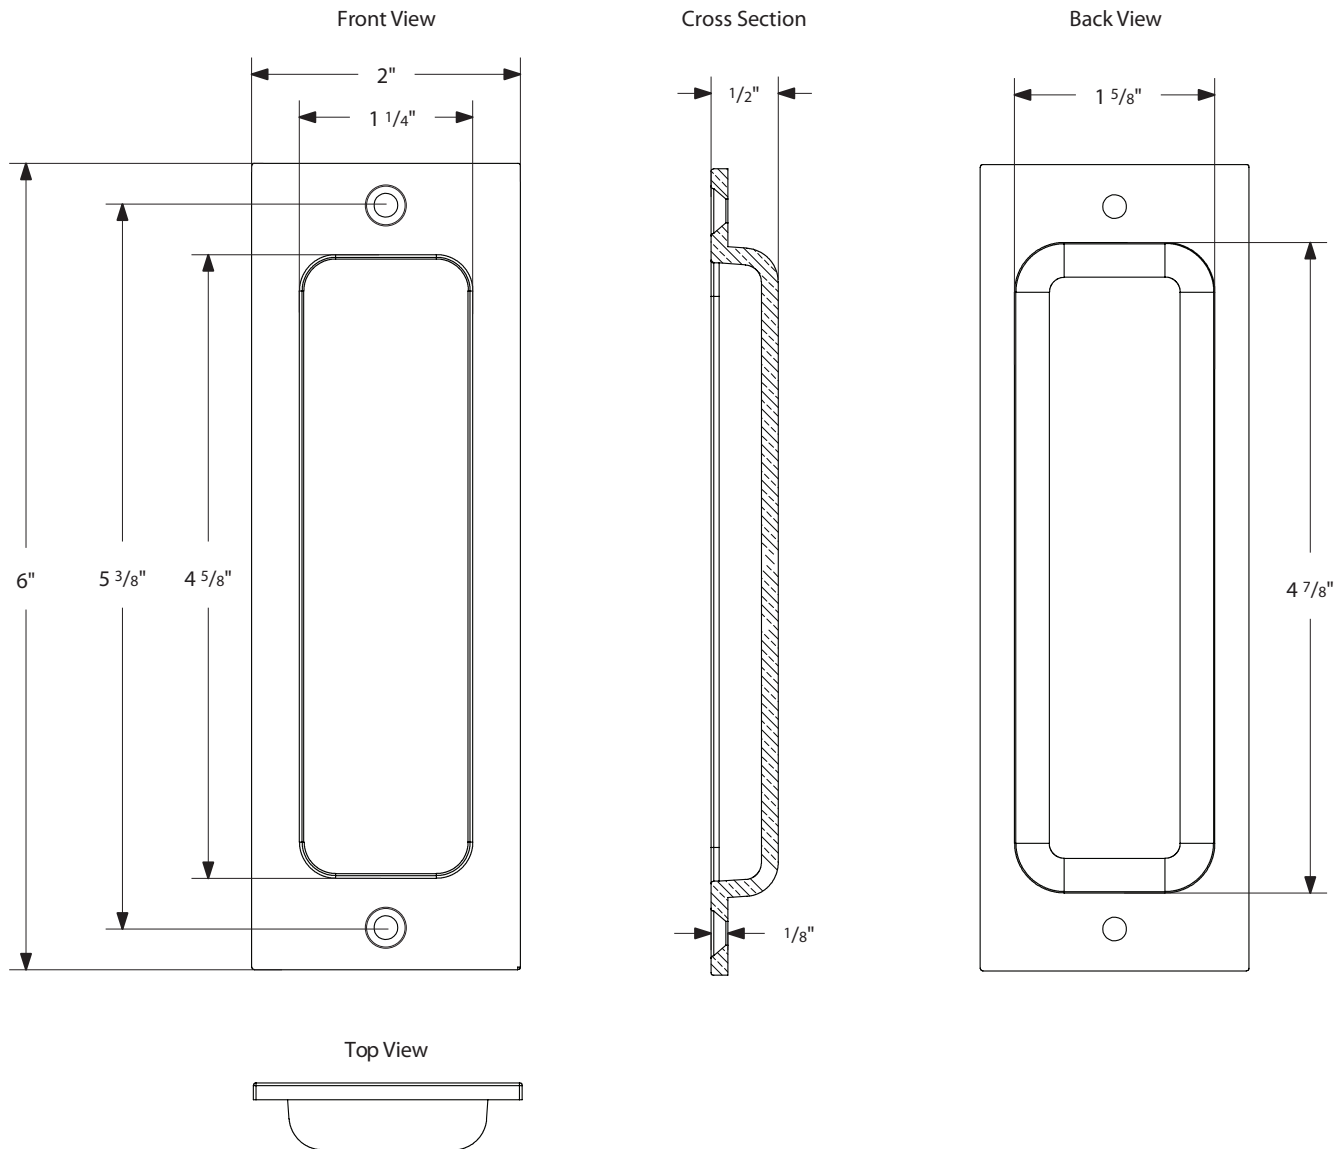

Sandcast Bronze Rustic Modern Rectangular Flush Pull - 4"

*Note: For general info only. Not drawn to scale. Do not use as a drilling template.

Sandcast Bronze Rustic Modern Rectangular Flush Pull - 6"

EMTEK®

*Note: For general info only. Not drawn to scale. Do not use as a drilling template.

220406

Rev. 06-24-2019

Sandcast Bronze Rustic Modern Rectangular Flush Pull - 8"

EMTEK®

*Note: For general info only. Not drawn to scale. Do not use as a drilling template.

220408

Rev. 06-24-2019

Sandcast Bronze Rustic Modern Rectangular Flush Pull - 10"

*Note: For general info only. Not drawn to scale. Do not use as a drilling template.