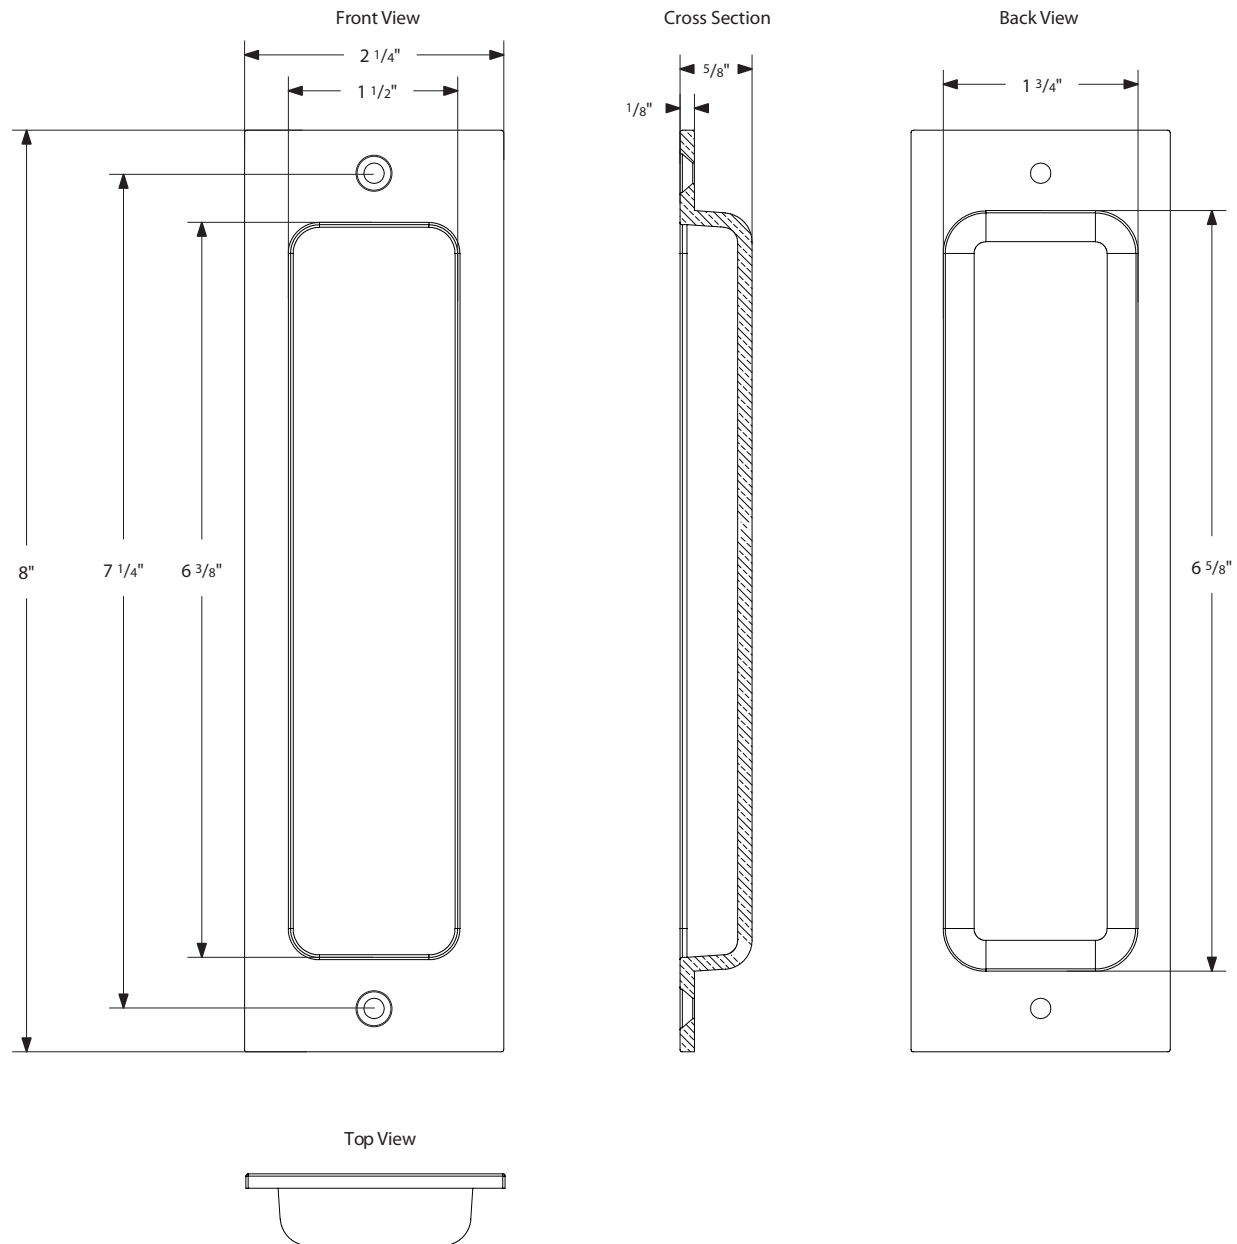

Sandcast Bronze Rustic Modern Rectangular Flush Pull - 4"

*Note: For general info only. Not drawn to scale. Do not use as a drilling template.

Sandcast Bronze Rustic Modern Rectangular Flush Pull - 6"

EMTEK®

*Note: For general info only. Not drawn to scale. Do not use as a drilling template.

220406

Rev. 06-24-2019

Sandcast Bronze Rustic Modern Rectangular Flush Pull - 8"

EMTEK®

*Note: For general info only. Not drawn to scale. Do not use as a drilling template.

220408

Rev. 06-24-2019

Sandcast Bronze Rustic Modern Rectangular Flush Pull - 10"

*Note: For general info only. Not drawn to scale. Do not use as a drilling template.