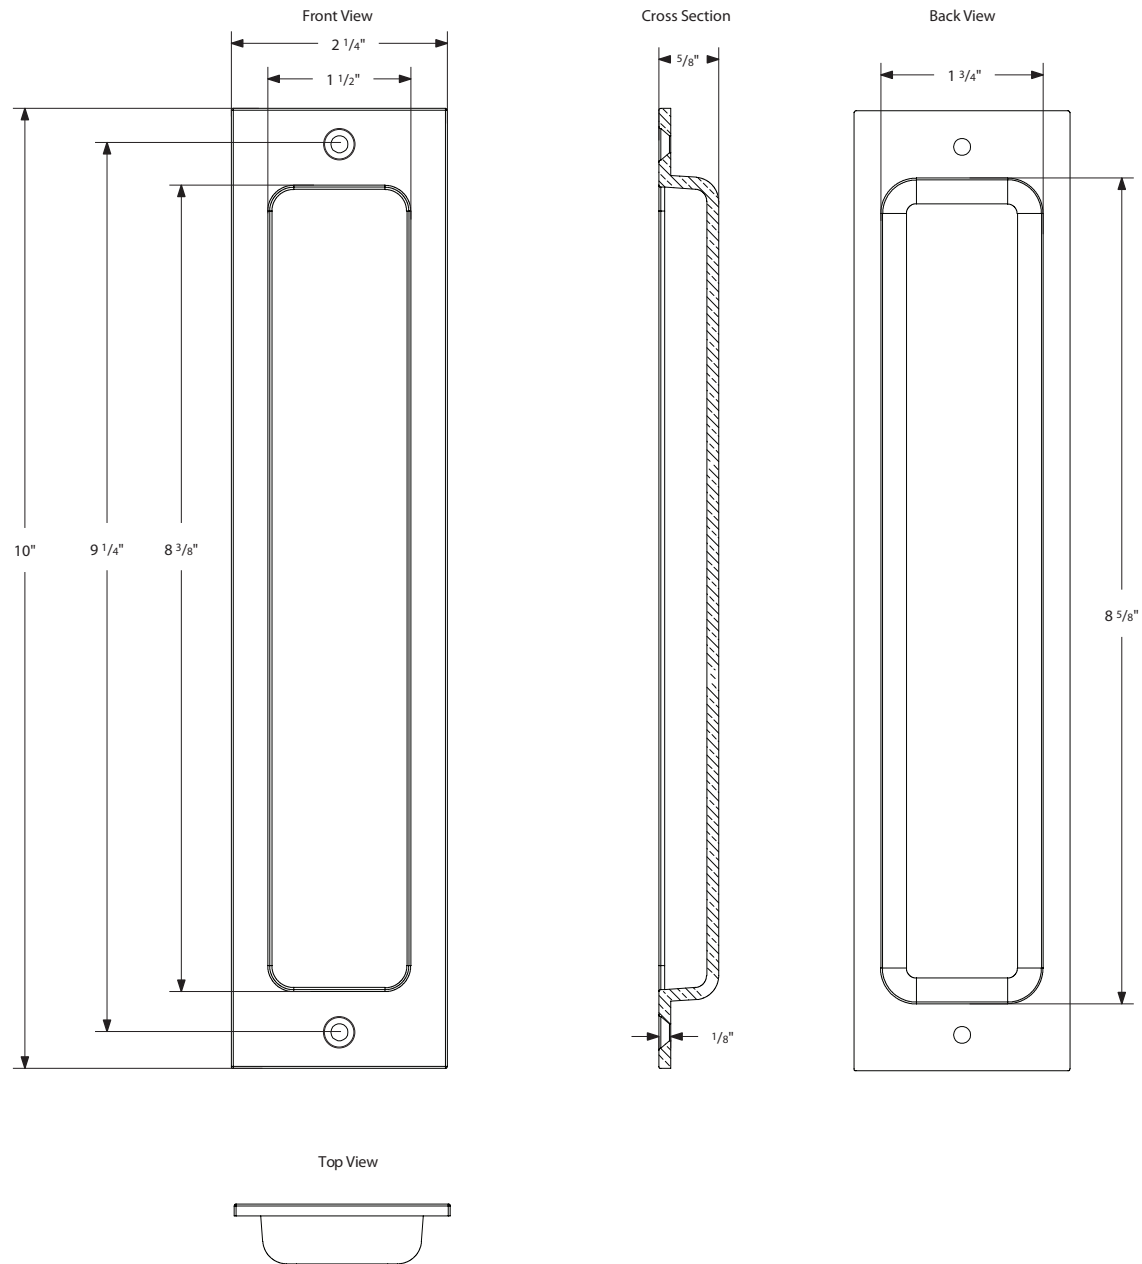

Sandcast Bronze Rustic Modern Rectangular Flush Pull - 4"

*Note: For general info only. Not drawn to scale. Do not use as a drilling template.

Sandcast Bronze Rustic Modern Rectangular Flush Pull - 6"

EMTEK®

*Note: For general info only. Not drawn to scale. Do not use as a drilling template.

220406

Rev. 06-24-2019

Sandcast Bronze Rustic Modern Rectangular Flush Pull - 8"

EMTEK®

*Note: For general info only. Not drawn to scale. Do not use as a drilling template.

220408

Rev. 06-24-2019

Sandcast Bronze Rustic Modern Rectangular Flush Pull - 10"

*Note: For general info only. Not drawn to scale. Do not use as a drilling template.